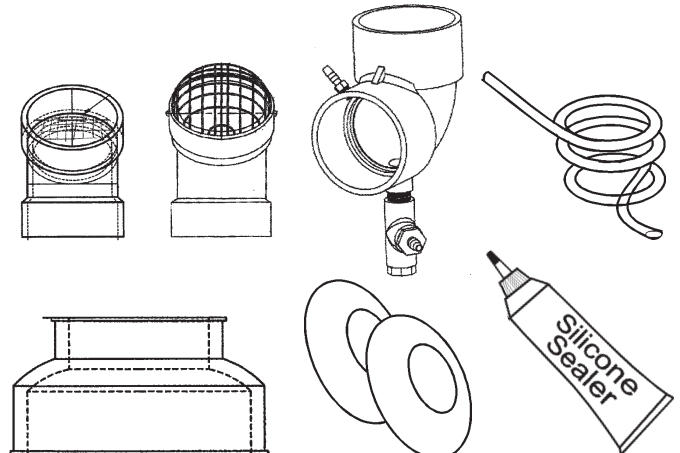

DISPLAY CONTROL ASSEMBLY
See Page 2

SUF 60-120 through SUF 100-240
See Page 2

INNER COVER CONTROL ASSEMBLY
See Page 3

BLOWER/BURNER ASSEMBLY
See Page 4 & 5

GAS VALVE
See Page 6

ELECTRONIC ANODE
See Page 8

EXHAUST ELBOW ASSEMBLY - VENT KIT ASSEMBLY
See Page 7

CLEANOUT ASSEMBLY/TEMPERATURE & PRESSURE VALVE

		SUF 60 120/A	SUF 100 150/A	SUF 100 199/A	SUF 100 250/A
Item	Description	100/101	100/101	100/101	100/101
1	Cleanout Gasket.....	9004099015.....	9004099015.....	9004099015.....	9004099015.....
2	Cleanout Plate.....	9004098005.....	9004098005.....	9004098005.....	9004098005.....
3	T & P Valve.....	9005903205.....	9005903205.....	9005903205.....	9005903205.....