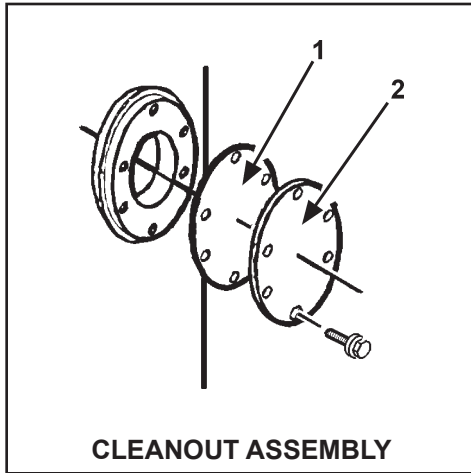

CLEANOUT ASSEMBLY/TEMPERATURE & PRESSURE VALVE

		SUF 60 120/A	SUF 100 150/A	SUF 100 199/A	SUF 100 250/A
Item	Description	100/101	100/101	100/101	100/101
1	Cleanout Gasket.....	9004099015.....	9004099015.....	9004099015.....	9004099015.....
2	Cleanout Plate.....	9004098005.....	9004098005.....	9004098005.....	9004098005.....
3	T & P Valve.....	9005903205.....	9005903205.....	9005903205.....	9005903205.....

Standard hardware items may be purchased locally.