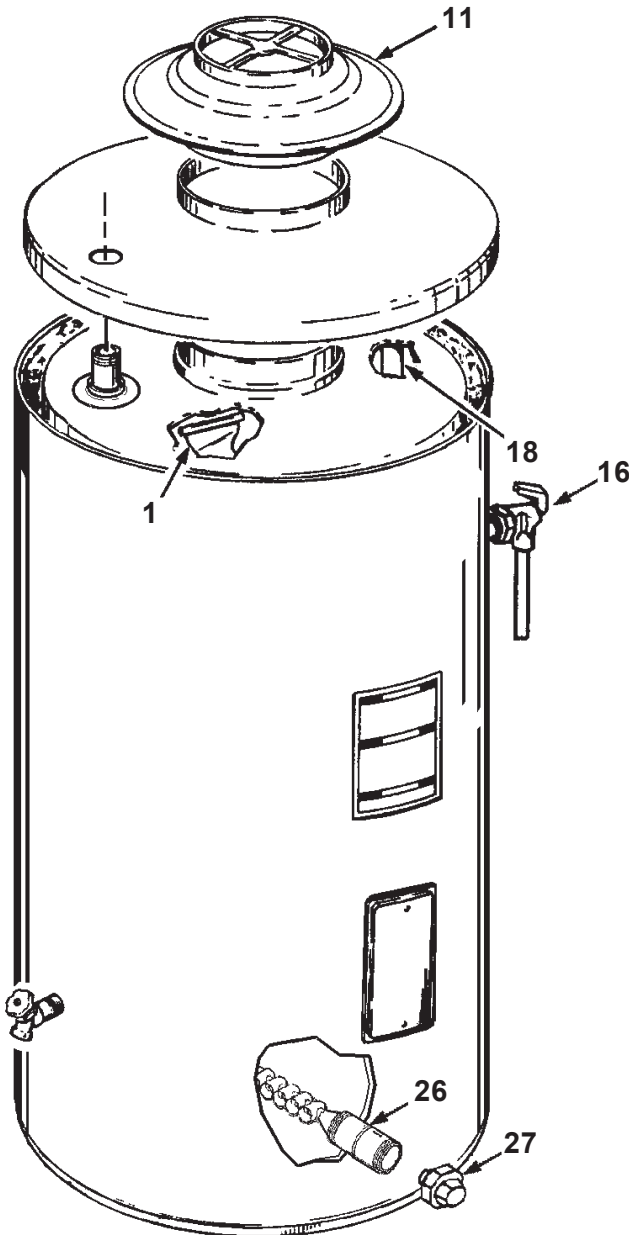

COMMERCIAL TANK TYPE WATER HEATER

REPLACEMENT PARTS LIST

**MODELS SBD71120NE - SBD100400NE/A:
STANDARD AND ASME (A)
SERIES 118, 119**

Damper Drive Assembly

Harness - Control

Gas Valve - Natural

Gas Valve - LP

Control Thermostat

On Off Switch

Honeywell Control Ignition Module

ITEM	PARTS DESCRIPTION	SBD71120NE	SBD81154NE	SBD81180NE	SBD100199NET	SBD100199NE
------	-------------------	------------	------------	------------	--------------	-------------