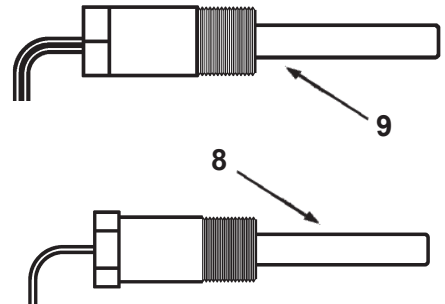

COMMERCIAL TANK TYPE WATER HEATER

REPLACEMENT PARTS LIST

**MODELS SBD71120NE - SBD100400NE/A:
STANDARD AND ASME (A)
SERIES 118, 119**

Damper Drive Assembly

Harness - Control

Gas Valve - Natural

Gas Valve - LP

Control Thermostat

On Off Switch

Honeywell Control Ignition Module

ITEM	PARTS DESCRIPTION	SBD71120NE	SBD81154NE	SBD81180NE	SBD100199NET	SBD100199NE
------	-------------------	------------	------------	------------	--------------	-------------