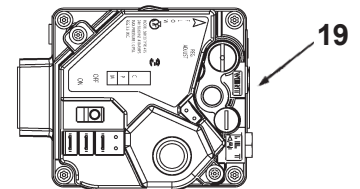

COMMERCIAL TANK TYPE WATER HEATER

REPLACEMENT PARTS LIST

**MODELS SBD71120NE - SBD100400NE/A:
STANDARD AND ASME (A)
SERIES 118, 119**

Damper Drive Assembly

Harness - Control

Gas Valve - Natural

Gas Valve - LP