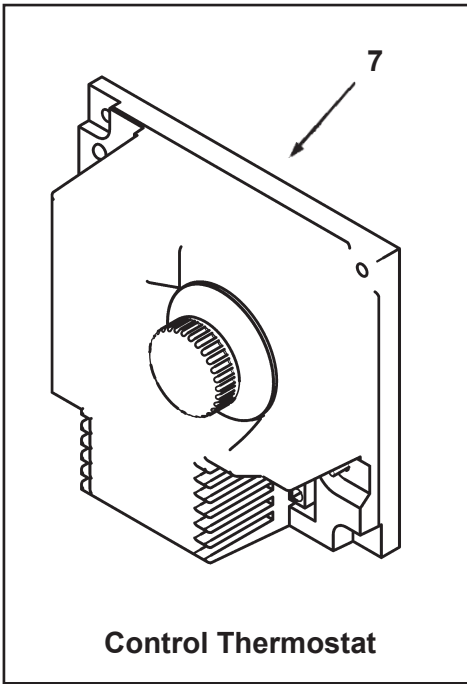

COMMERCIAL TANK TYPE WATER HEATER

REPLACEMENT PARTS LIST

**MODELS SBD71120NE - SBD100400NE/A:
STANDARD AND ASME (A)
SERIES 118, 119**

Damper Drive Assembly

Harness - Control

Gas Valve - Natural

Gas Valve - LP

Control Thermostat

On Off Switch

Honeywell Control Ignition Module

ITEM	PARTS DESCRIPTION	SBD71120NE	SBD81154NE	SBD81180NE	SBD100199NET	SBD100199NE
------	-------------------	------------	------------	------------	--------------	-------------