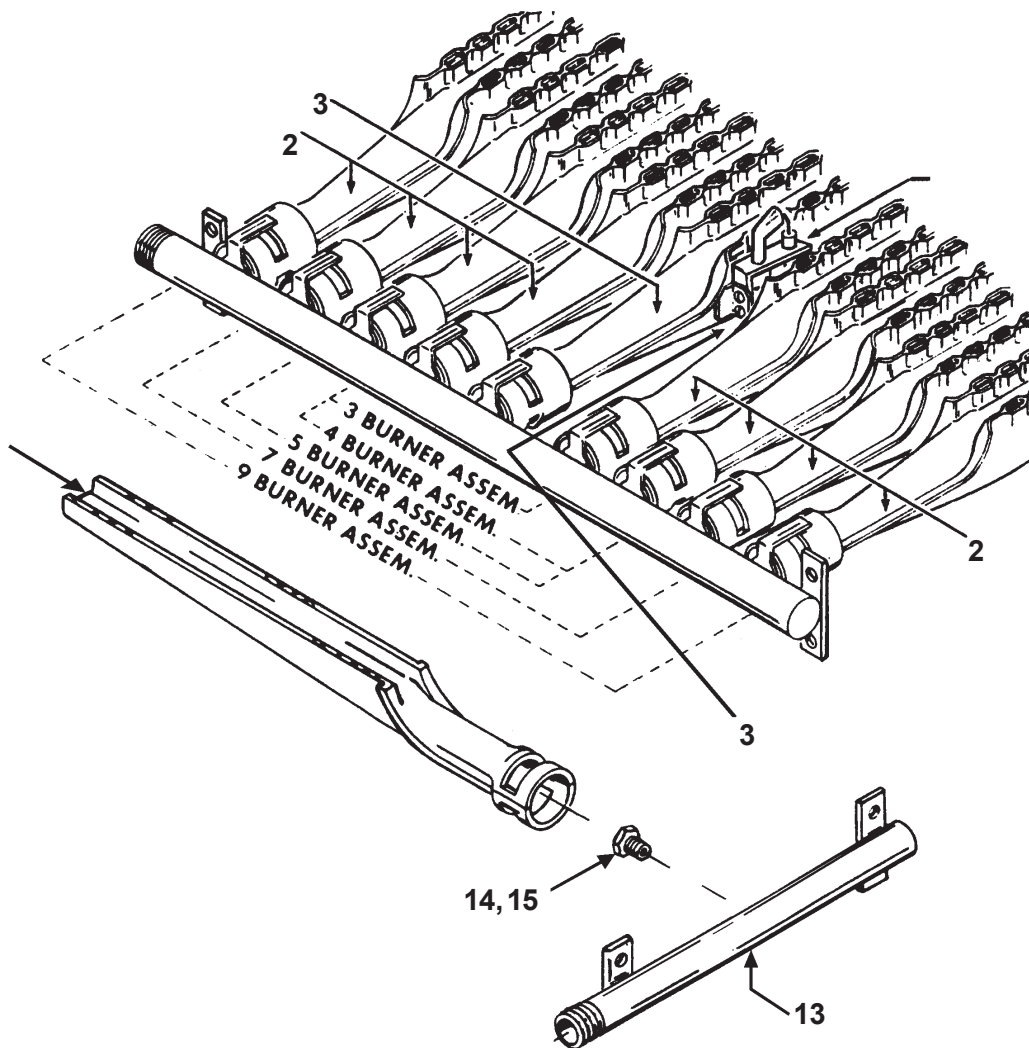

COMMERCIAL TANK TYPE WATER HEATER

REPLACEMENT PARTS LIST

**MODELS SBD71120NE - SBD100400NE/A:
STANDARD AND ASME (A)
SERIES 118, 119**

Damper Drive Assembly

Harness - Control

Gas Valve - Natural

Gas Valve - LP

Control Thermostat

On Off Switch

Honeywell Control Ignition Module

ITEM	PARTS DESCRIPTION	SBD71120NE	SBD81154NE	SBD81180NE	SBD100199NET	SBD100199NE
------	-------------------	------------	------------	------------	--------------	-------------