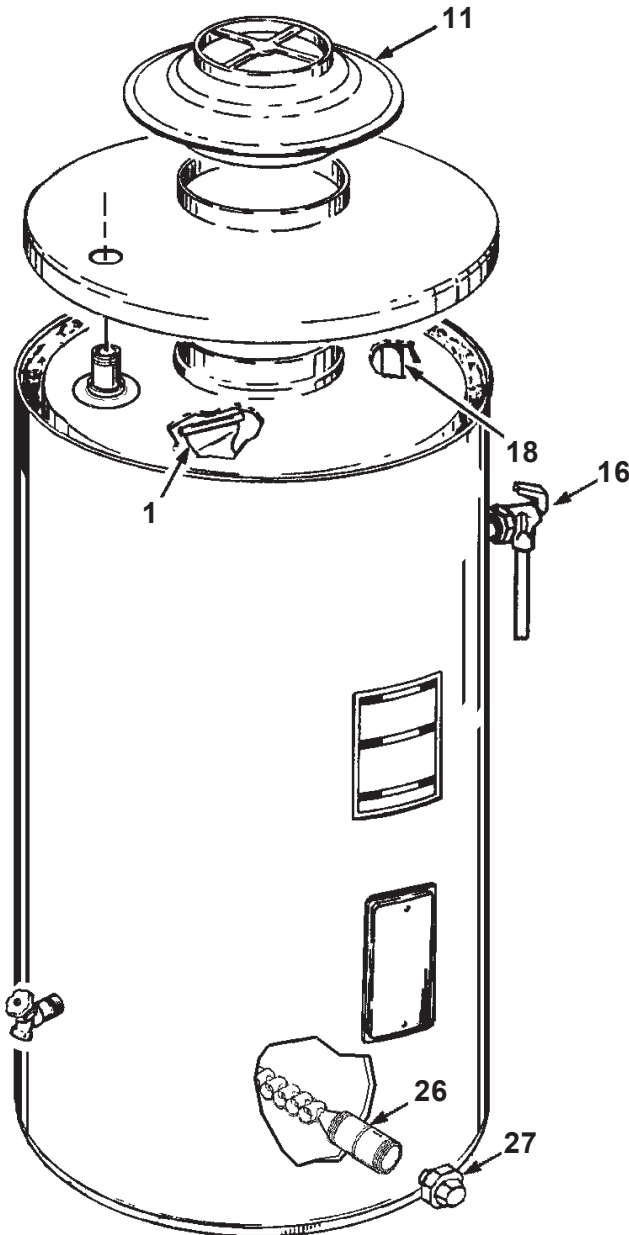

COMMERCIAL TANK TYPE WATER HEATER

**REPLACEMENT PARTS LIST**

MODELS SBD71120NE - SBD100400NE/A:  
STANDARD AND ASME (A)  
SERIES 118, 119

**Damper Drive Assembly**

**Harness - Control**

**Gas Valve - Natural**

**Gas Valve - LP**

Control Thermostat

On Off Switch

ITEM	PARTS DESCRIPTION	SBD71120NE	SBD81154NE	SBD81180NE	SBD100199NET	SBD100199NE
------	-------------------	------------	------------	------------	--------------	-------------