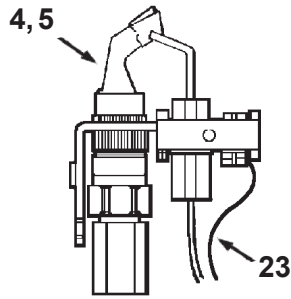

COMMERCIAL TANK TYPE WATER HEATER

REPLACEMENT PARTS LIST

**MODELS SBD71120NE - SBD100400NE/A:
STANDARD AND ASME (A)
SERIES 118, 119**

Damper Drive Assembly

Harness - Control

Gas Valve - Natural

Gas Valve - LP

Control Thermostat

On Off Switch

Honeywell Control Ignition Module

ITEM	PARTS DESCRIPTION	SBD71120NE	SBD81154NE	SBD81180NE	SBD100199NET	SBD100199NE
------	-------------------	------------	------------	------------	--------------	-------------