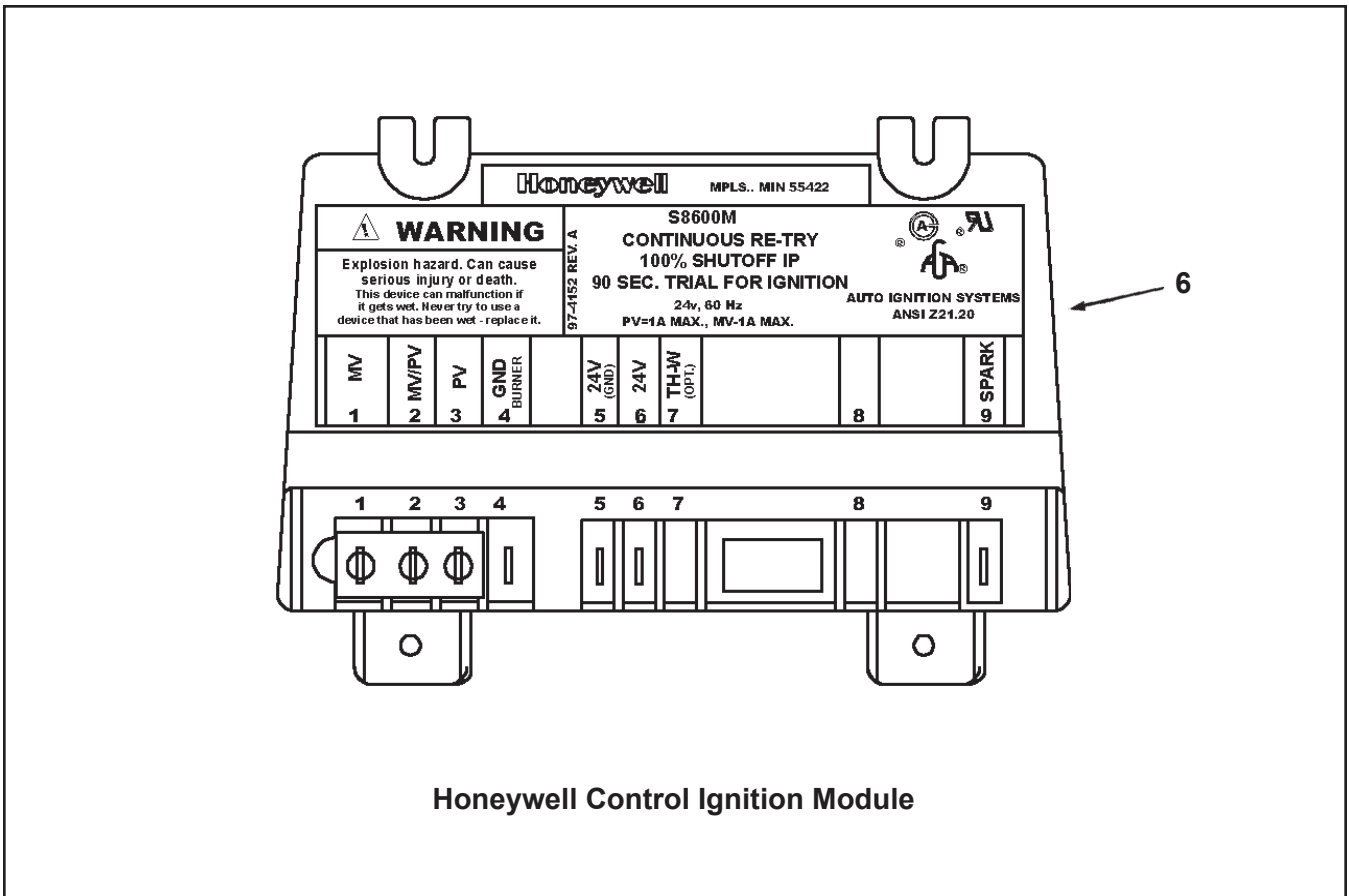

COMMERCIAL TANK TYPE WATER HEATER

REPLACEMENT PARTS LIST

**MODELS SBD71120NE - SBD100400NE/A:
STANDARD AND ASME (A)
SERIES 118, 119**

Damper Drive Assembly

Harness - Control

Gas Valve - Natural

Gas Valve - LP

Control Thermostat

On Off Switch

Honeywell Control Ignition Module

ITEM	PARTS DESCRIPTION	SBD71120NE	SBD81154NE	SBD81180NE	SBD100199NET	SBD100199NE
------	-------------------	------------	------------	------------	--------------	-------------